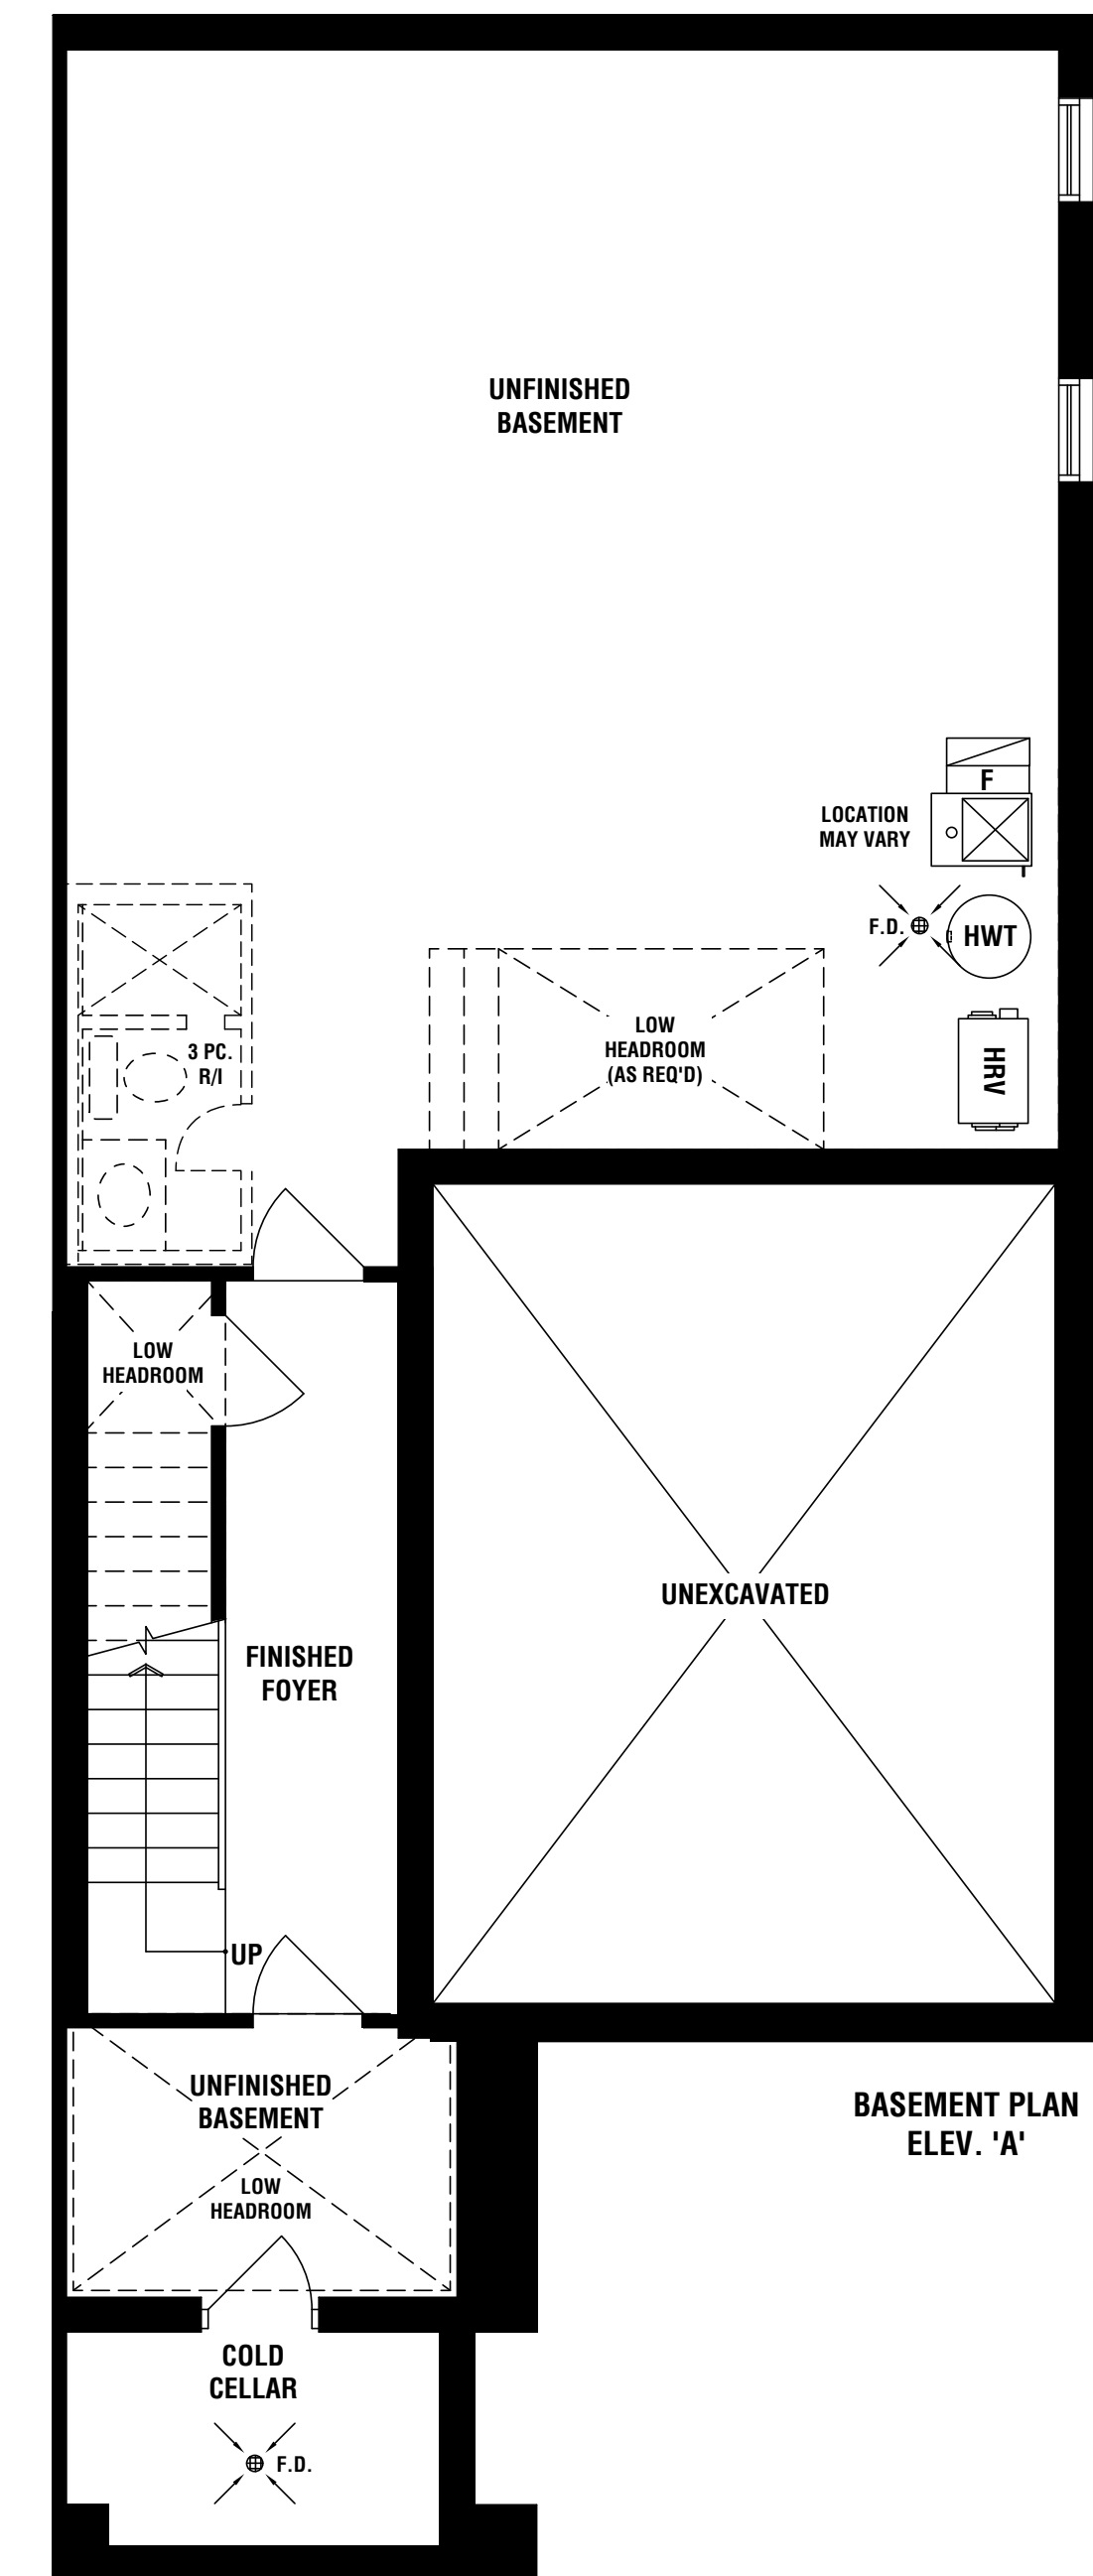

THE PENDANT

ELEV. A1 | 2431 sq.ft. (includes 95 sq.ft. of finished foyer area in basement)