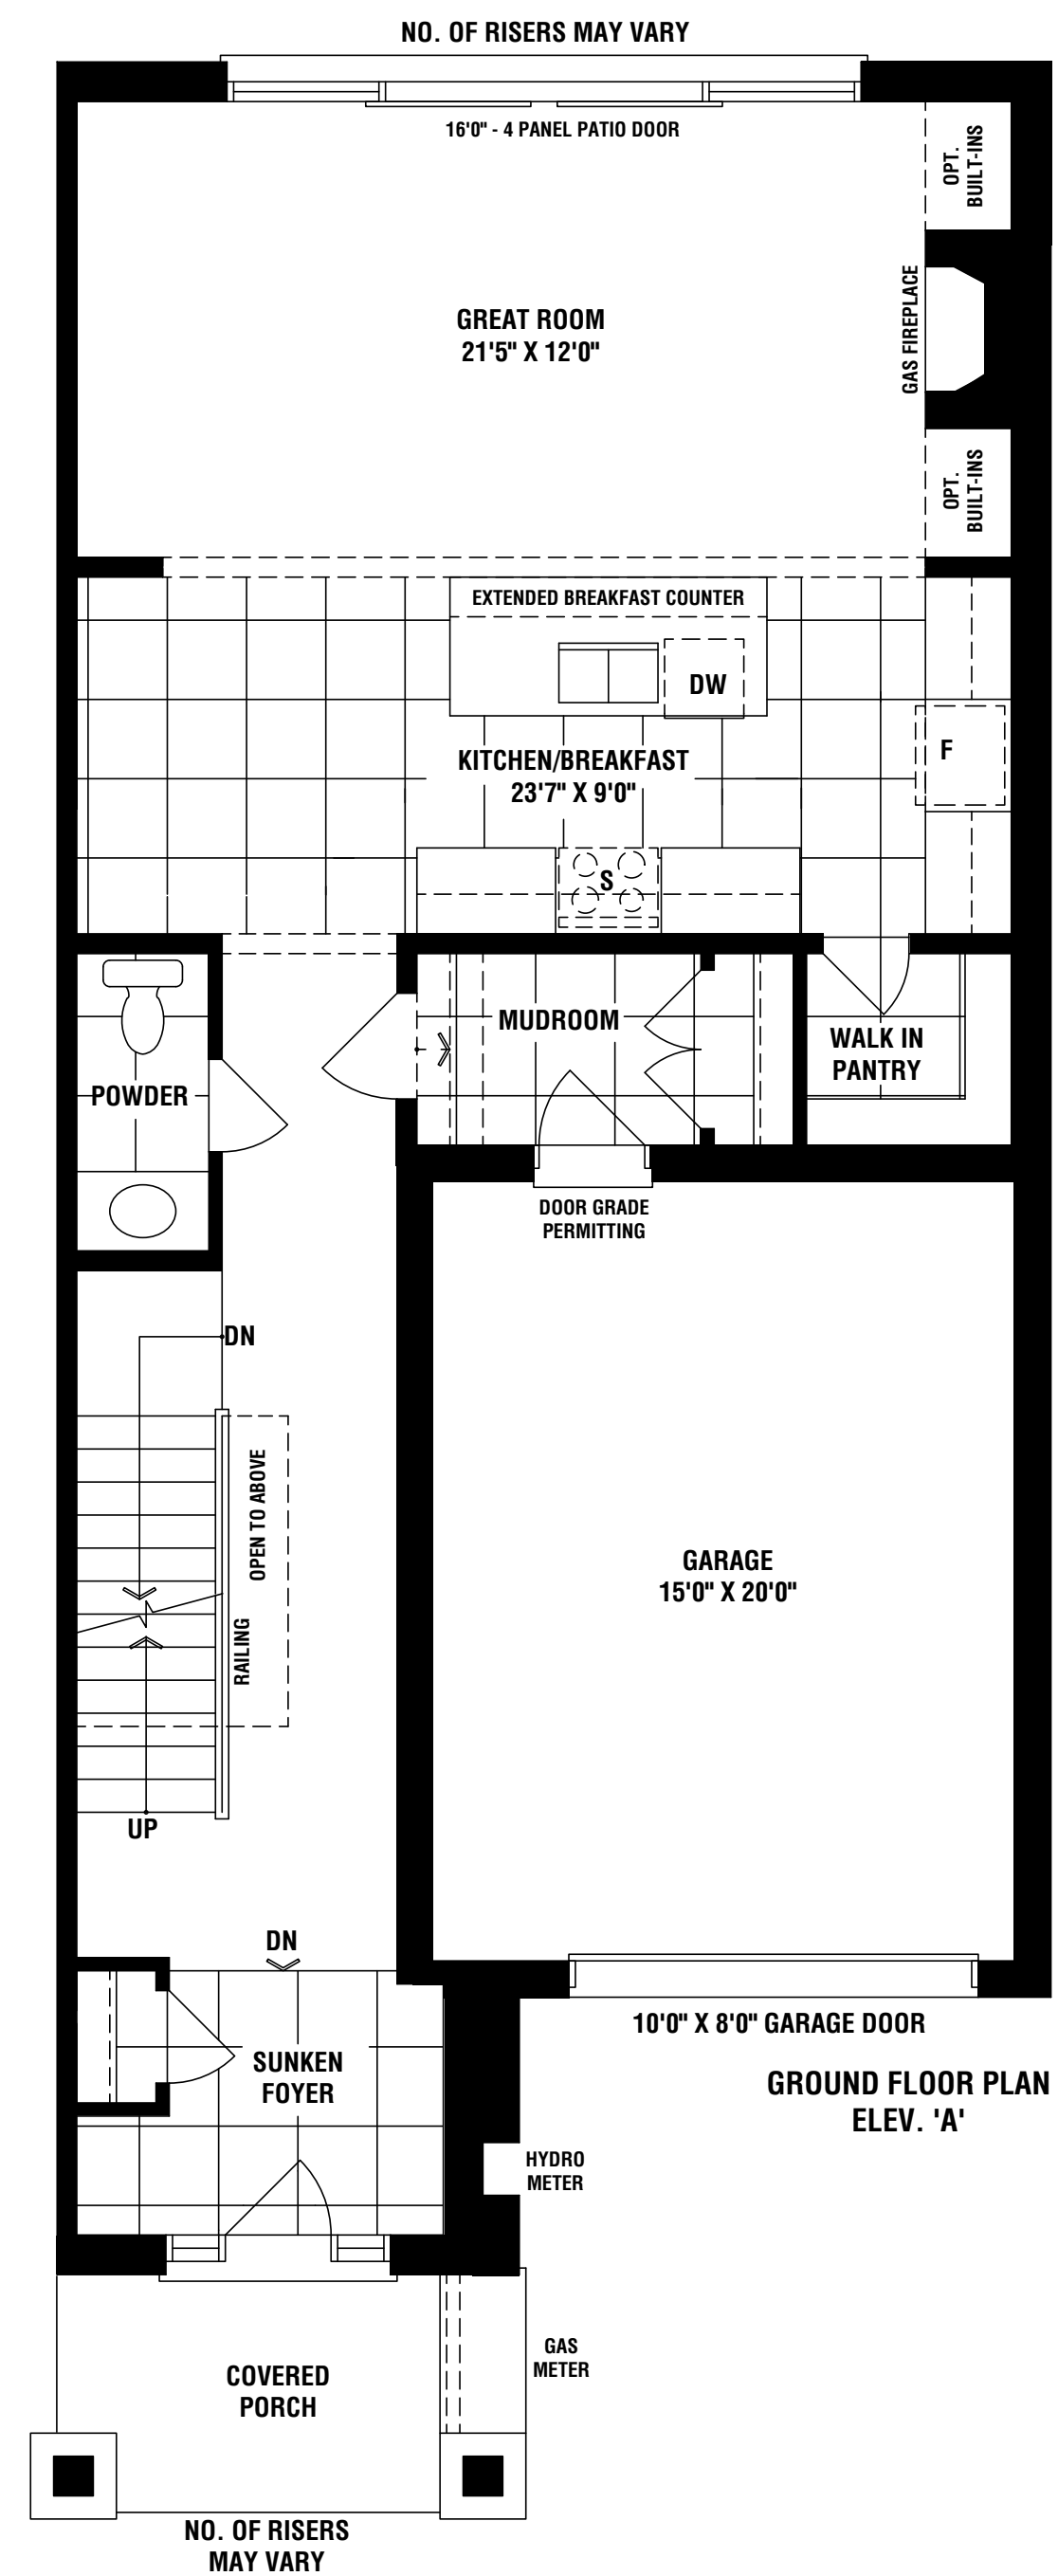

THE PENDANT

ELEV. A1 | 2431 sq.ft. (includes 95 sq.ft. of finished foyer area in basement)