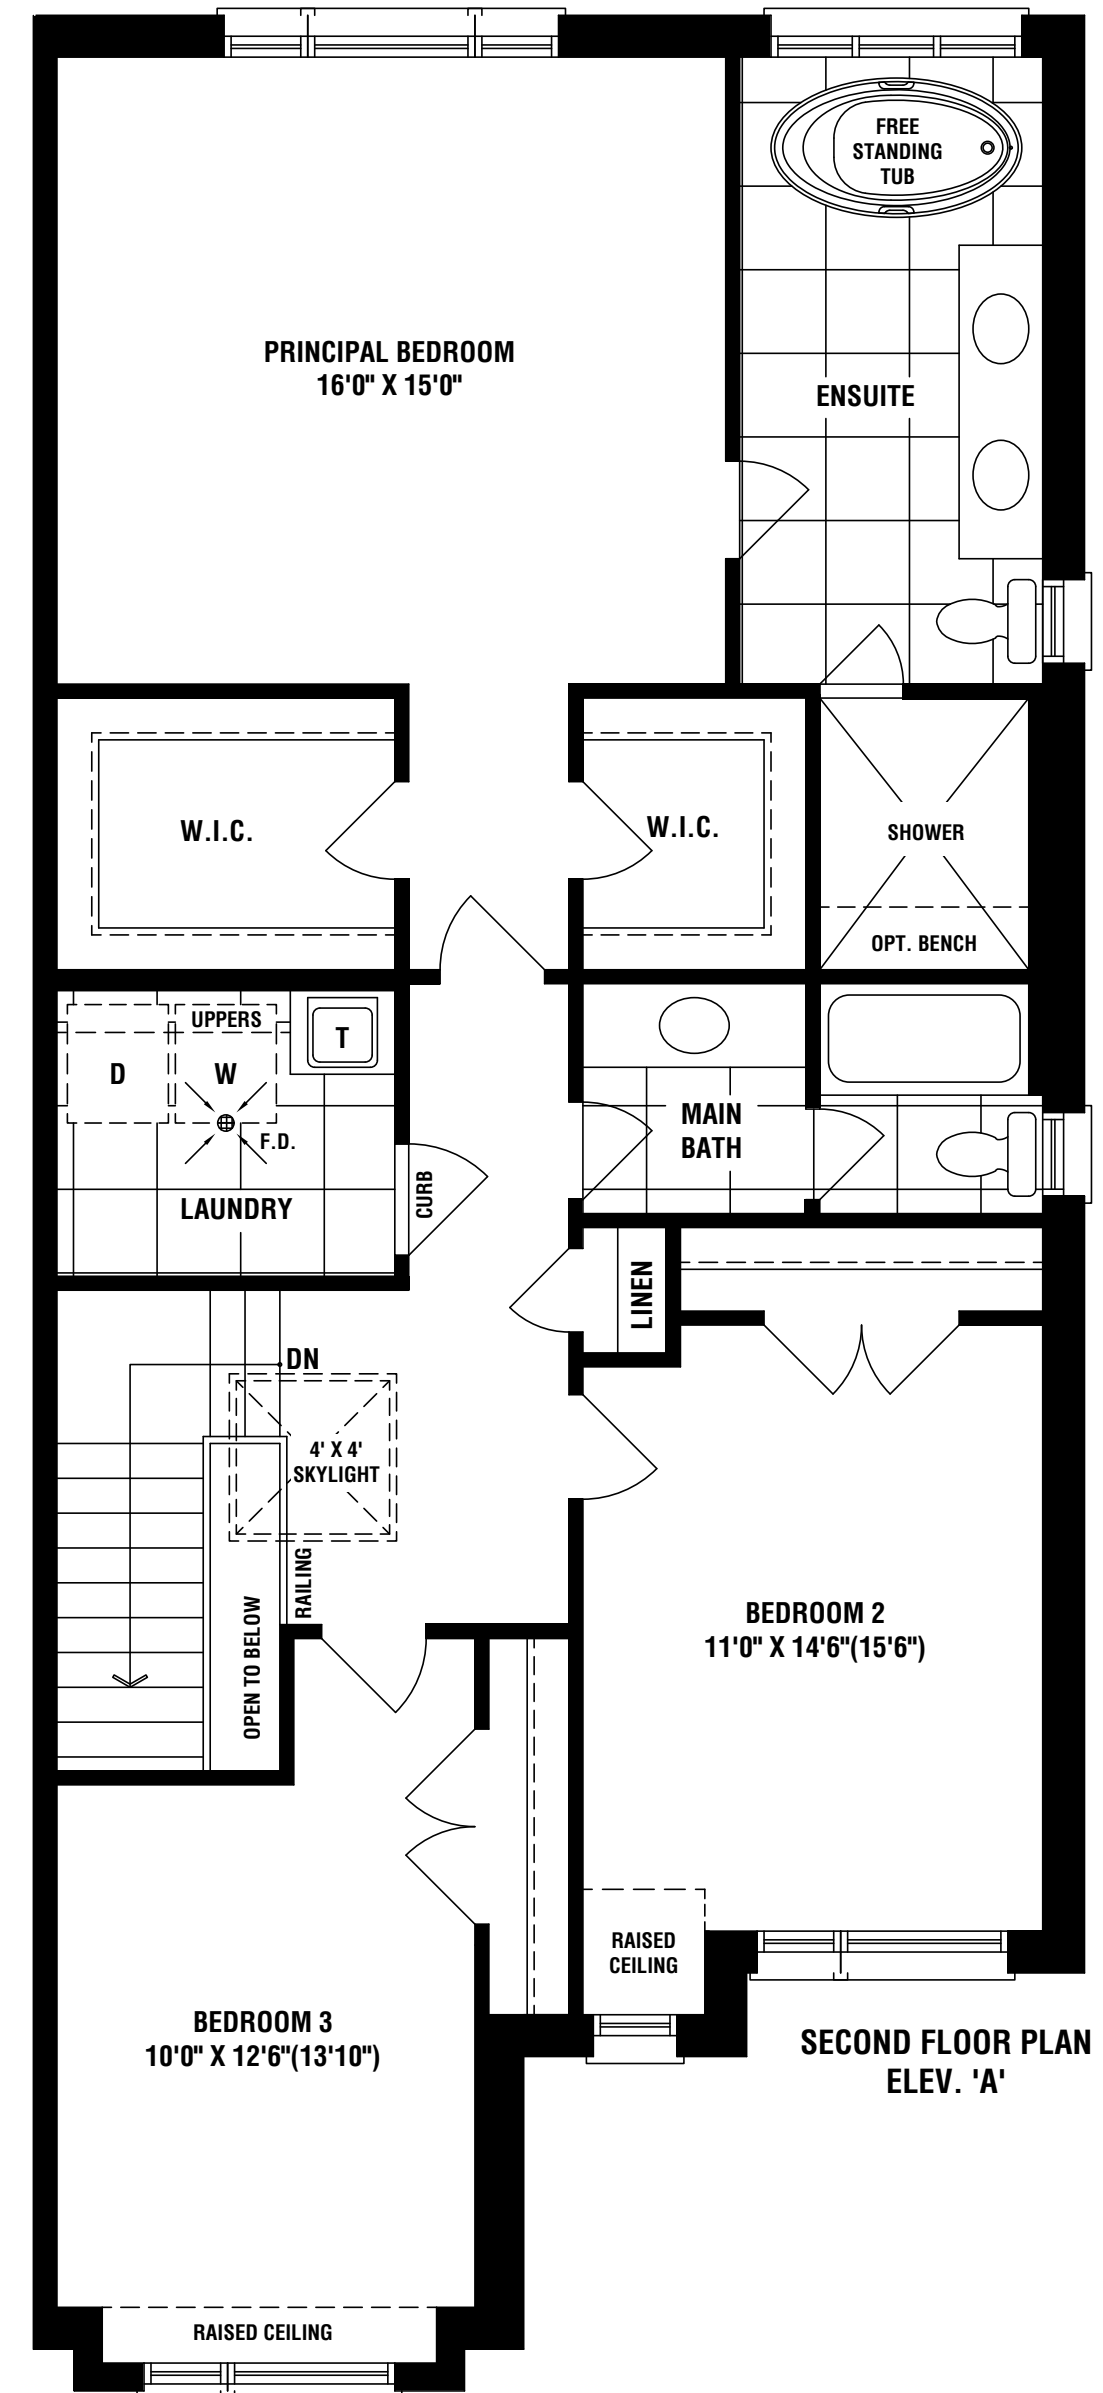

THE PENDANT

ELEV. A1 | 2431 sq.ft. (includes 95 sq.ft. of finished foyer area in basement)